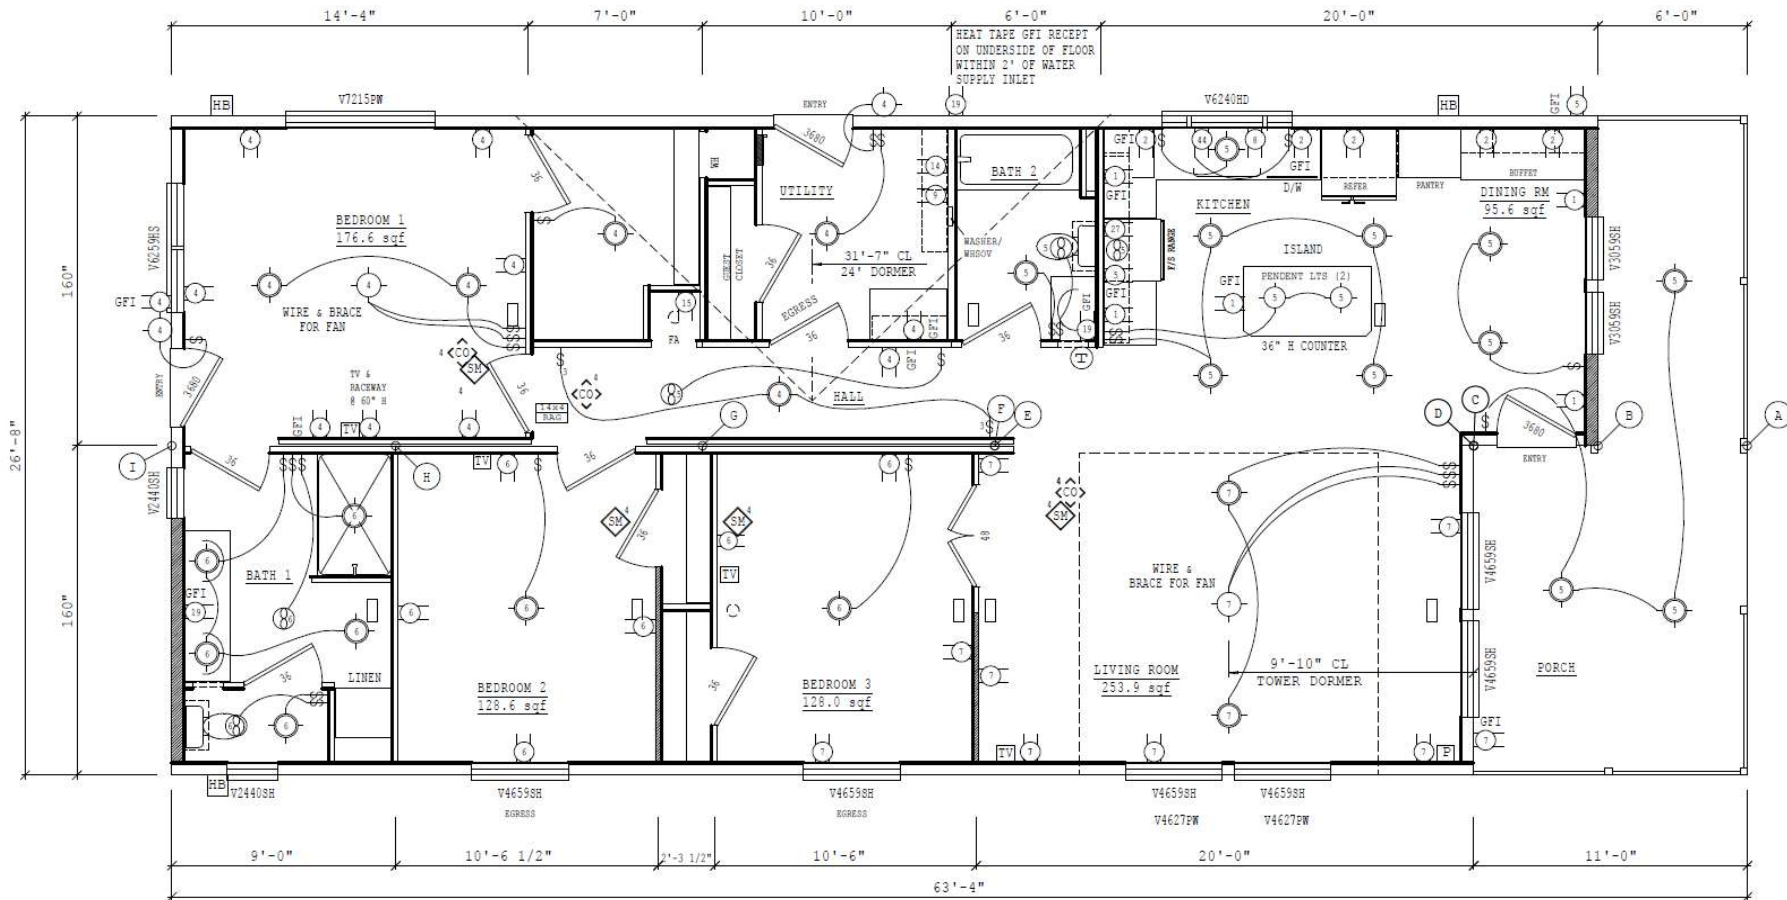

The Buckhorn

LAVENDER MEADOWS MHC

- SEQUIM, WA -