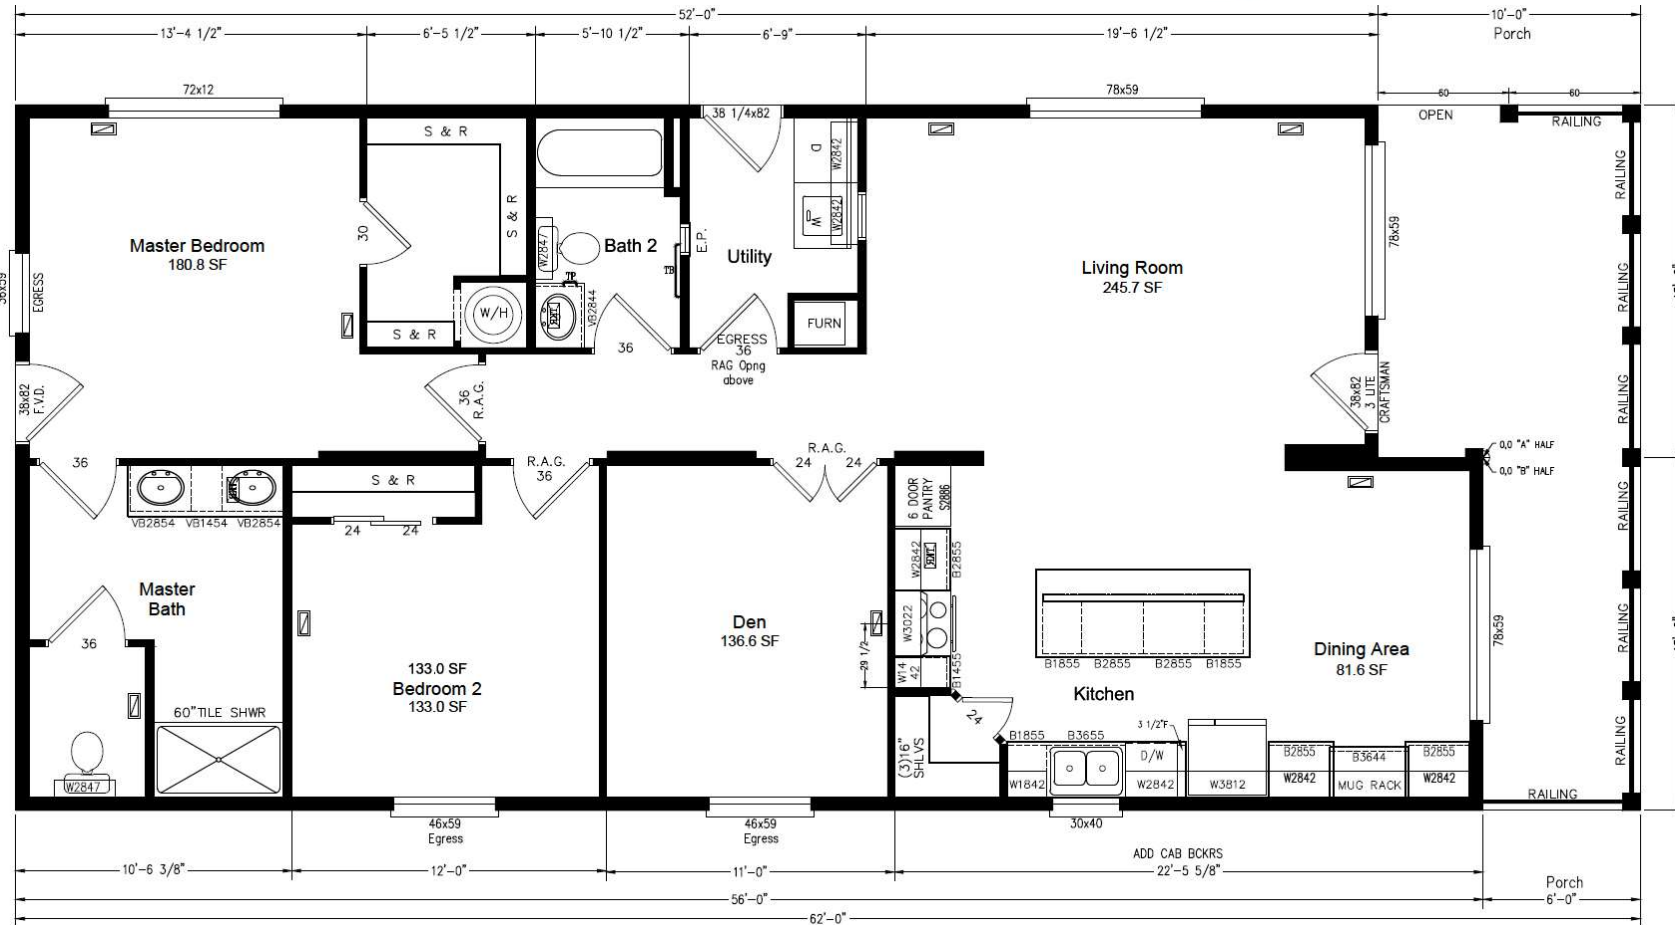

# The Duke

**LAVENDER MEADOWS MHC**

- SEQUIM, WA -